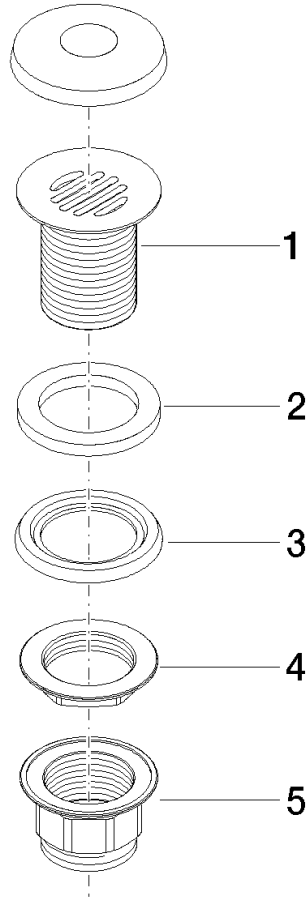

Grated waste 1 1/4" - Brushed Platinum

IMO

10 110 970

Only suitable for sinks without an overflow.

Only suitable for sinks without an overflow.

Fits: IMO, LULU, MADISON, MEM, TARA,
CL.1, LISSÉ, VAIA, META, CYO

	Brushed Platinum	10 110 970-06
	Chrome	10 110 970-00
	Platinum	10 110 970-08
	Durabross (23kt Gold)	10 110 970-09
	Dark Chrome	10 110 970-19
	Light Gold	10 110 970-26
	Brushed Light Gold	10 110 970-27
	Brushed Durabross (23kt Gold)	10 110 970-28
	Matte Black	10 110 970-33
	Brushed Bronze	10 110 970-42
	Brushed Champagne (22kt Gold)	10 110 970-46
	Champagne (22kt Gold)	10 110 970-47
	Brushed Chrome	10 110 970-93
	Brushed Dark Platinum	10 110 970-99

Required miscellaneous

Washer NBR 70 39,0 x 29,0 x 2,0 mm - 09 14 05 016 90

Required miscellaneous

Pipe Ø 32 x 0,75 x 110 mm - Brushed Platinum 09 28 23 005-06

10 110 970

10 110 970

Spare parts list

No.	Item Number	Name	Quantity used	Delivery time
1	09 11 01 025-06	cup	1	10
2	09 14 05 039 90	seal	1	2
3	09 14 03 025 90	seal	1	2
4	09 23 10 017 90	nut	1	2
5	09 23 10 020-06	nut	1	10