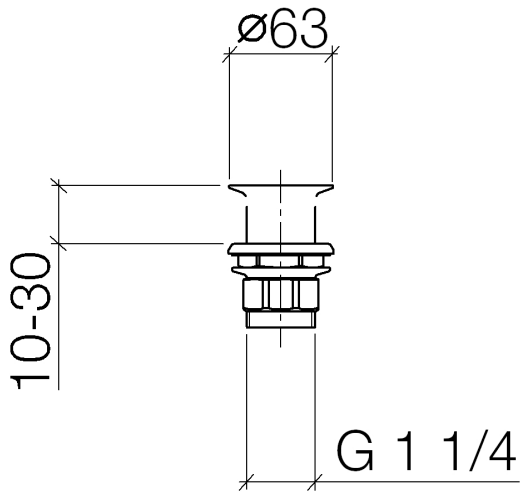

Required miscellaneous

Washer NBR 70 39,0 x 29,0 x 2,0 mm - 09 14 05 016 90

Required miscellaneous

Pipe Ø 32 x 0,75 x 110 mm - Brushed Platinum 09 28 23 005-06

10 110 970

10 110 970

Spare parts list

No.	Item Number	Name	Quantity used	Delivery time
1	09 11 01 025-06	cup	1	10
2	09 14 05 039 90	seal	1	2
3	09 14 03 025 90	seal	1	2
4	09 23 10 017 90	nut	1	2
5	09 23 10 020-06	nut	1	10